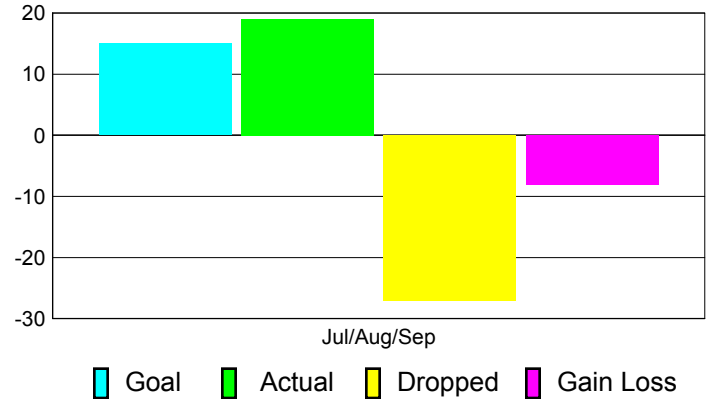

Membership Results 2012-2013

Goal, New, Dropped, Gain/Loss

Comparison of Membership Gain/Loss

Current Year Compared to the Previous Year